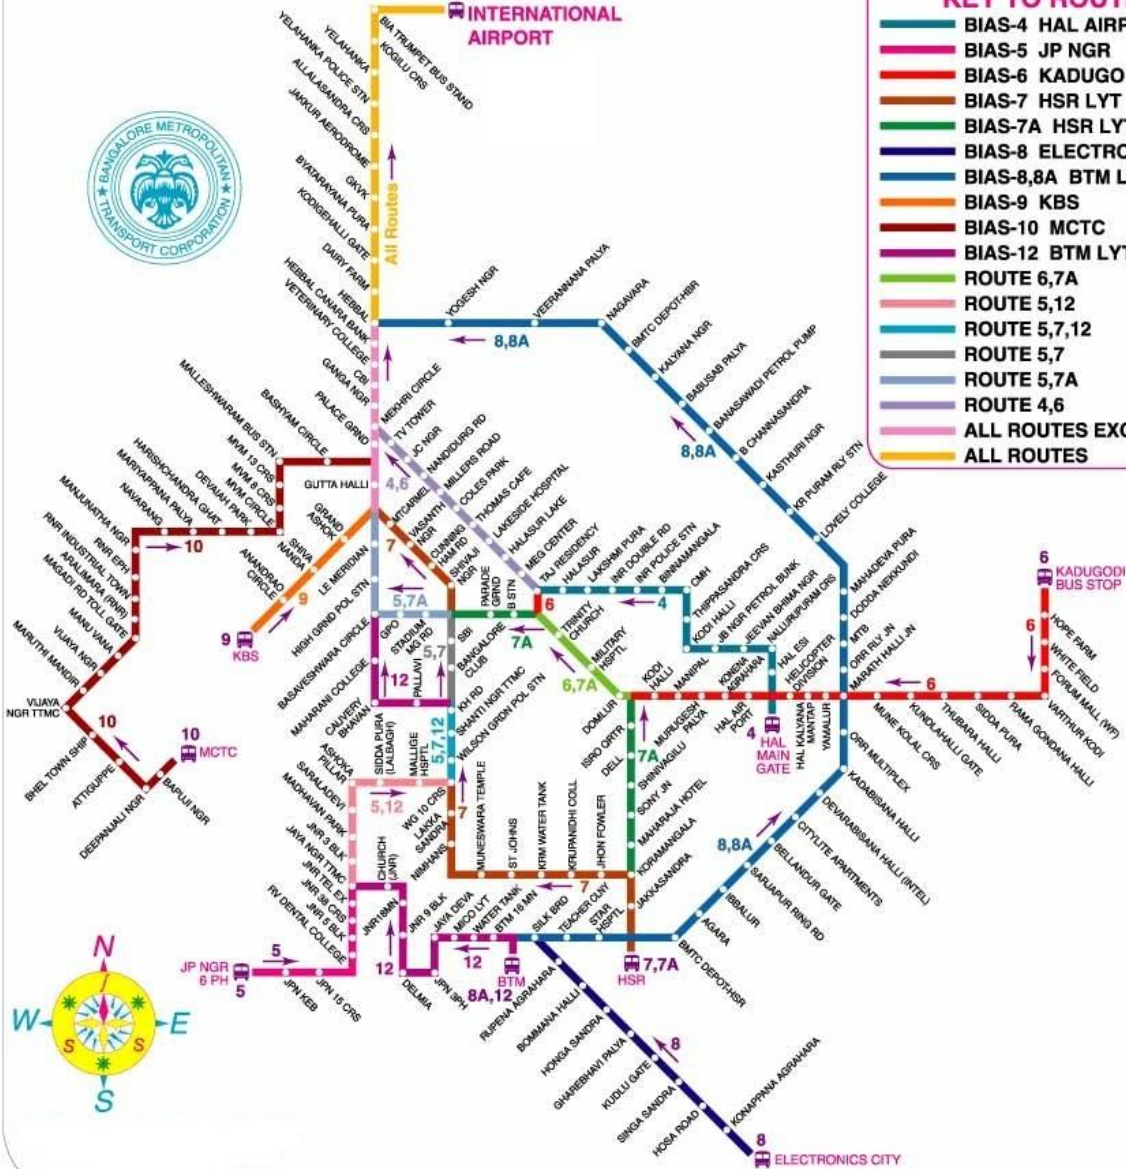

# BMTC Bengaluru International Airport City Bus Shuttle Route Map

**BENGALURU INTERNATIONAL AIRPORT**

## KEY TO ROUTES

- BIAS-4 HAL AIRPORT
- BIAS-5 JP NGR
- BIAS-6 KADUGODI
- BIAS-7 HSR LYT
- BIAS-7A HSR LYT
- BIAS-8 ELECTRONICS CITY
- BIAS-8,8A BTM LYT
- BIAS-9 KBS
- BIAS-10 MCTC
- BIAS-12 BTM LYT
- ROUTE 6,7A
- ROUTE 5,12
- ROUTE 5,7,12
- ROUTE 5,7
- ROUTE 5,7A
- ROUTE 4,6
- ALL ROUTES EXCEPT 8,8A
- ALL ROUTES